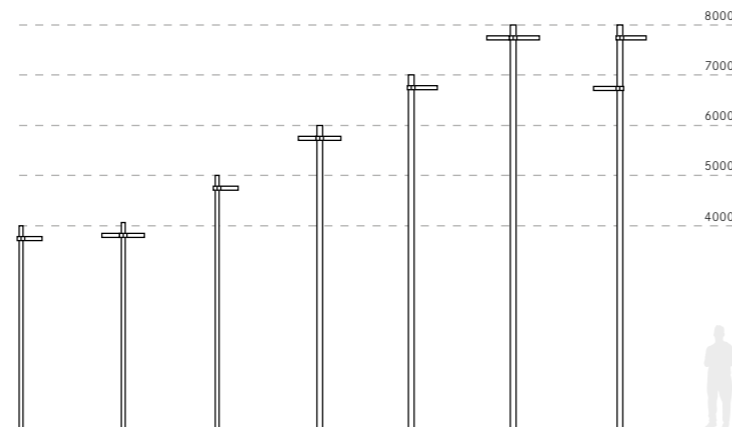

Esempio Exemple Ejemplo

06LT7	A8	0	0	A0	C	HM4