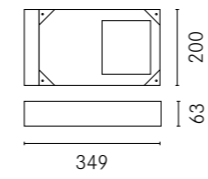

Lit system small (H= 4 m)

Max weight: 4.00kg
Max exposed surface: 0.06m²
Lateral exposed surface: 0.02m²

Lit S		
06LT6		
Led (source flux):		
Ref. @700mA @4000K	Ref. @700mA @3000K	
5165lm 31W	4295lm 31W	
A4	A4	
mA		
700	525	350
0	5	3
K		
4000	3000	
0	9	
Optics		
ME-03	LA-02	LT-62
A0	A1	A2
Colors		
Sablé100		
C		
Smart Lighting		
Custom programmable virtual midnight		
HM4