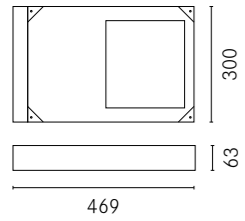

220 240V	50 60Hz	CL II	IP66	IK10
-------------	------------	-------	------	------

Lit wall small

Max weight: 4.00kg
 Max exposed surface: 0.06m²
 Lateral exposed surface: 0.02m²

Lit S		
06LT6		
Led (source flux):		
Ref. @700mA @4000K	Ref. @700mA @3000K	
5165lm 31W	4295lm 31W	
A4	A4	
mA		
700	525	350
0	5	3
K		
4000	3000	
0	9	
Optics		
ME-03	LA-02	LT-62
A0	A1	A2
Colors		
Sablé100		
C		
Smart Lighting		
Custom programmable virtual midnight		
HM4		

Lit wall medium

Max weight: 5.50kg
 Max exposed surface: 0.10m²
 Lateral exposed surface: 0.02m²

Lit M		
06LT7		
Led (source flux):		
Ref. @700mA @4000K	Ref. @700mA @3000K	
10115lm 62W	8415lm 62W	
A8	A8	
mA		
700	525	350
0	5	3
K		
4000	3000	
0	9	
Optics		
ME-03	LA-02	LT-62
A0	A1	A2
Colors		
Sablé100		
C		
Smart Lighting		
Custom programmable virtual midnight		
HM4		

Lit Wall

Lit wall large

Max weight: 7.00kg
 Max exposed surface: 0.14m²
 Lateral exposed surface: 0.03m²

Lit L		
06LT8		
Led (source flux):		
Ref. @700mA @4000K	Ref. @700mA @3000K	
19915lm 124W	16570lm 124W	
B6	B6	
mA		
700	525	350
0	5	3
K		
4000	3000	
0	9	
Optics		
ME-03	LA-02	LT-62
A0	A1	A2
Colors		
Sablé100		
C		
Smart Lighting		
Custom programmable virtual midnight		
HM4		

Esempio Exemple Ejemplo

06LT8	B6	0	0	A0	C	HM4
--------------	-----------	----------	----------	-----------	----------	------------

Lit poles small

Max weight: 5.50kg
 Max exposed surface: 0.08m²
 Lateral exposed surface: 0.028m²