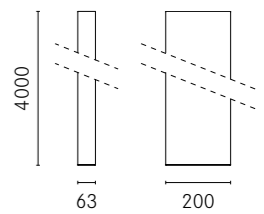

Accessori Accessoires Accesorios Lit System small

06LT914C0 - Sablé100

Palo in alluminio estruso H 4m
Mât en aluminium extrudé H 4m
Poste de aluminio extruido H 4m