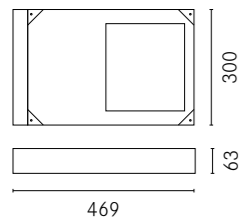

Lit system large (H= 6m)