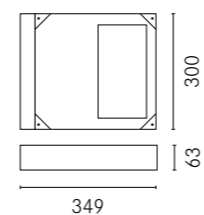

Lit brackets and poles medium

Max weight: 7.50kg
Max exposed surface: 0.13m²
Lateral exposed surface: 0.028m²

Lit M

06LT7

Led (source flux):
Ref. @ 700mA @ 4000K Ref. @ 700mA @ 3000K

10115lm 62W 8415lm 62W

A8

A8

mA

700	525	350
0	5	3

K

4000	3000
0	9

Optics

ME-03	LA-02	LT-62
A0	A1	A2

Colors

Sablé100

C

Smart Lighting

Custom programmable virtual midnight

HM4

Esempio Exemple Ejemplo

06LT7	A8	0	0	A0	C	HM4