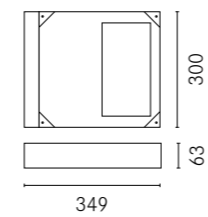

Lit wall medium

Max weight: 5.50kg
Max exposed surface: 0.10m²
Lateral exposed surface: 0.02m²

Lit M		
06LT7		
Led (source flux):		
Ref. @700mA @4000K	Ref. @700mA @3000K	
10115lm 62W	8415lm 62W	
A8	A8	
mA		
700	525	350
0	5	3
K		
4000	3000	
0	9	
Optics		
ME-03	LA-02	LT-62
A0	A1	A2
Colors		
Sablé100		
C		
Smart Lighting		
Custom programmable virtual midnight		
HM4