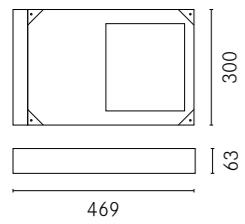

Lit brackets and poles large

Max weight: 9.00kg
 Max exposed surface: 0.17m²
 Lateral exposed surface: 0.038m²

Lit L 06LT8		
Led (source flux): Ref. @700mA @4000K Ref. @700mA @3000K		
19915lm 124W	16570lm 124W	
B6	B6	
mA		
700	525	350
0	5	3
K		
4000	3000	
0	9	
Optics		
ME-03	LA-02	LT-62
A0	A1	A2
Colors		
Sablé100		
C		
Smart Lighting		
Custom programmable virtual midnight		
HM4		