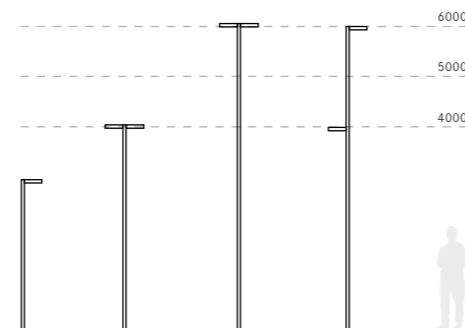

Lit system medium (H= 6 m)

Max weight: 5.00kg
Max exposed surface: 0.10m²
Lateral exposed surface: 0.02m²

Lit M		
06LT7		
Led (source flux):		
Ref. @700mA @4000K	Ref. @700mA @3000K	
10115lm 62W	8415lm 62W	
A8	A8	
mA		
700	525	350
0	5	3
K		
4000	3000	
0	9	
Optics		
ME-03	LA-02	LT-62
A0	A1	A2
Colors		
Sablé100		
C		
Smart Lighting		
Custom programmable virtual midnight		
HM4		

Esempio Exemple Ejemplo

06LT7	A8	0	0	A0	C	HM4