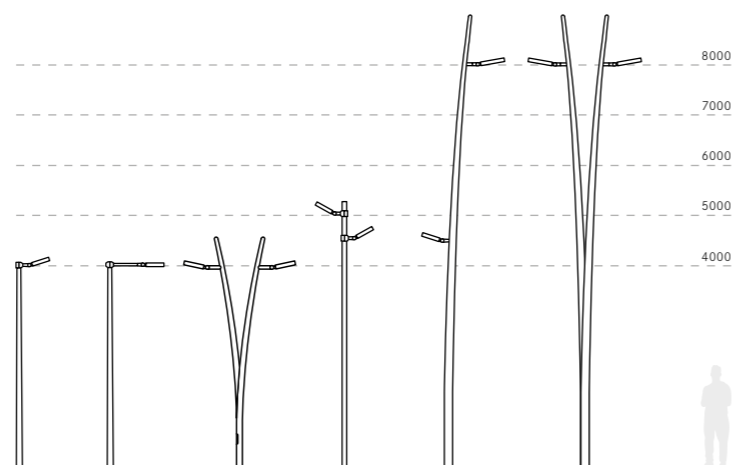

Lit brackets and poles medium

Max weight: 7.50kg
Max exposed surface: 0.13m²
Lateral exposed surface: 0.028m²

Lit M

06LT7

Led (source flux):
Ref. @ 700mA @ 4000K Ref. @ 700mA @ 3000K

10115lm 62W 8415lm 62W

A8

A8

mA

700	525	350
0	5	3

K

4000	3000
0	9

Optics

ME-03	LA-02	LT-62
A0	A1	A2

Colors

Sablé100

C

Smart Lighting

Custom programmable virtual midnight

HM4

Esempio Exemple Ejemplo

06LT7	A8	0	0	A0	C	HM4