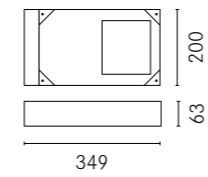

Lit wall small

Max weight: 4.00kg
Max exposed surface: 0.06m²
Lateral exposed surface: 0.02m²

Lit S		
06LT6		
Led (source flux):		
Ref. @700mA @4000K	Ref. @700mA @3000K	
5165lm 31W	4295lm 31W	
A4	A4	
mA		
700	525	350
0	5	3
K		
4000	3000	
0	9	
Optics		
ME-03	LA-02	LT-62
A0	A1	A2
Colors		
Sablé100		
C		
Smart Lighting		
Custom programmable virtual midnight		
HM4